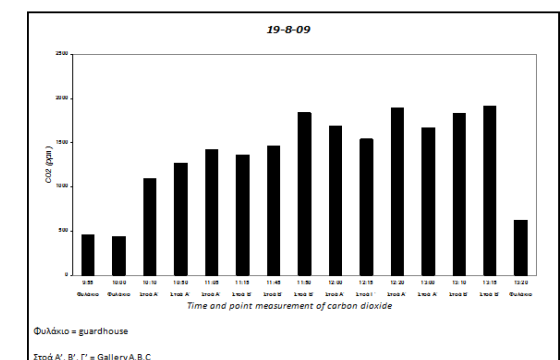

Milos/Griechenland

Melos/Greece

Μήλος/Ελλάς

Documenta historiae

Band 15

München 2013

**Preventive conservation and
museological study of the monument
of early Christian Catacombs in
Melos Island - Greece.**